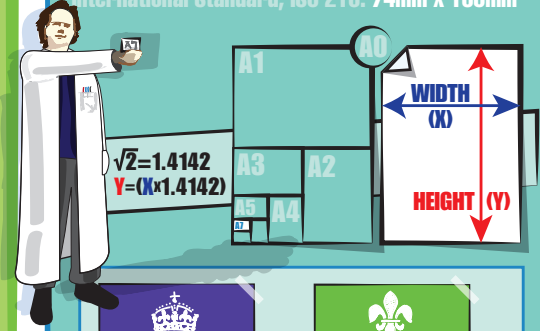

International Standard, ISO 216. 148mm x 210mm

$$\sqrt{2}=1.4142$$
$$Y=(X \times 1.4142)$$

IMPERIAL MEASUREMENTS

5.83" (X) × 8.27" (Y)

METRIC MEASUREMENTS

148mm (X) × 210mm (Y)

HR PIXELS
HIGH RES @300dpi

1748px (X) × 2480px (Y)

LR PIXELS
LOW RES @72dpi

420px (X) × 595px (Y)

A6 PAPER SIZE

International Standard, ISO 216. 105mm x 148mm

$$\sqrt{2}=1.4142$$
$$Y=(X \times 1.4142)$$

IMPERIAL MEASUREMENTS

4.13" (X) × 5.83" (Y)

METRIC MEASUREMENTS

105mm (X) × 148mm (Y)

HR PIXELS
HIGH RES @300dpi

1240px (X) × 1748px (Y)

LR PIXELS
LOW RES @72dpi

298px (X) × 420px (Y)

A7 PAPER SIZE

International Standard, ISO 216. 74mm x 105mm

$$\sqrt{2}=1.4142$$
$$Y=(X \times 1.4142)$$

IMPERIAL MEASUREMENTS

2.91" (X) × 4.13" (Y)

METRIC MEASUREMENTS

74mm (X) × 105mm (Y)

HR PIXELS
HIGH RES @300dpi

874px (X) × 1240px (Y)

LR PIXELS
LOW RES @72dpi

210px (X) × 298px (Y)